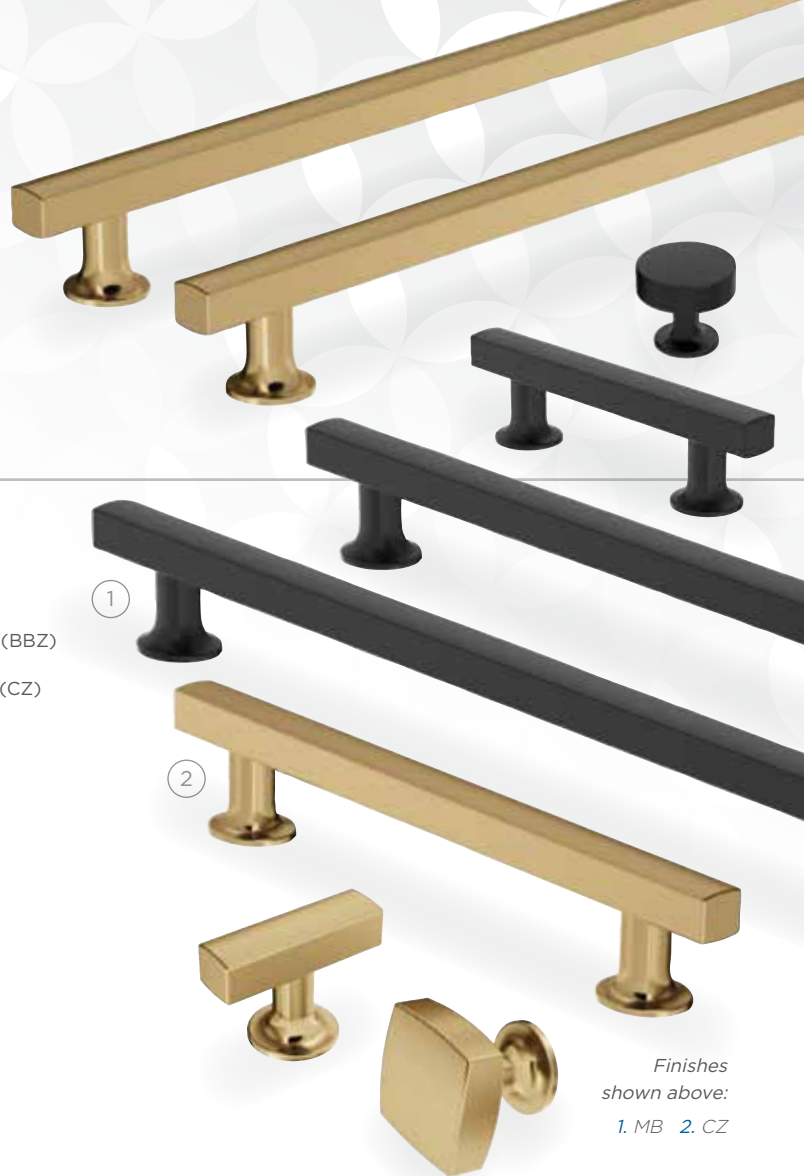

PULLS (7 Sizes)

- A** 4-9/16in (116mm) LGTH
3in (76mm) CTC - BP37103
- B** 5-5/16in (135mm) LGTH
3-3/4in (96mm) CTC - BP37104
- C** 6-3/4in (171mm) LGTH
5-1/16in (128mm) CTC - BP37105
- D** 8-1/16in (205mm) LGTH
6-5/16in (160mm) CTC - BP37106
- E** 9-7/16in (240mm) LGTH
7-9/16in (192mm) CTC - BP37107
- F** 11in (279mm) LGTH
8-13/16in (224mm) CTC - BP37108
- G** 12-1/4in (311mm) LGTH
10-1/16in (256mm) CTC - BP37109

APPLIANCE PULLS (2 Sizes)

- A** 14-11/16in (373mm) LGTH
12in (305mm) CTC - BP37110
- B** 20-11/16in (525mm) LGTH
18in (457mm) CTC - BP37111

Finishes shown above:
1. MB 2. CZ

Easily pull the project together with
Complementing Styles & Finishes

WITH LEADING BRANDS
Plumbing, Lighting and Door Hardware

new!
VICINITY
*Amerock
Decorative Hook*

HIGHLAND RIDGE
*Amerock
Bath Accessories*

SKU-specific details & hardware included p. 8-11

EVERETT COLLECTION